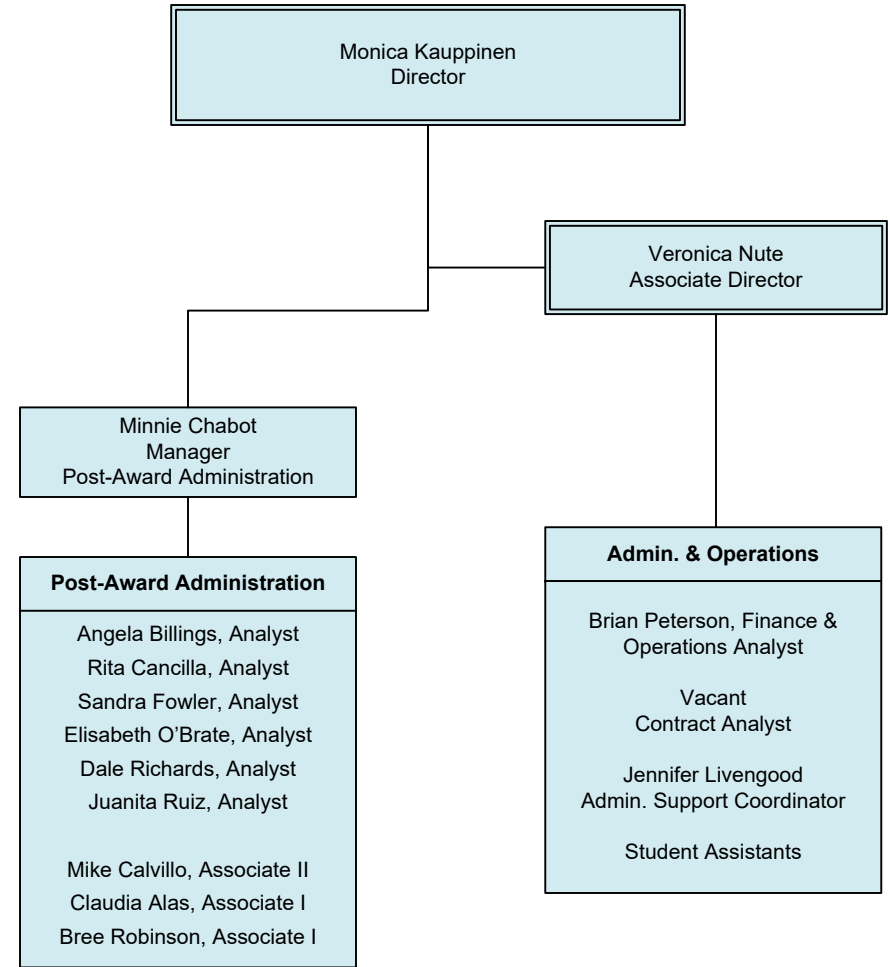

California State University, Sacramento
Office of Research, Innovation & Economic Development

University Enterprises, Inc.
Sponsored Programs Administration

Blue shaded boxes indicate UEI employees.