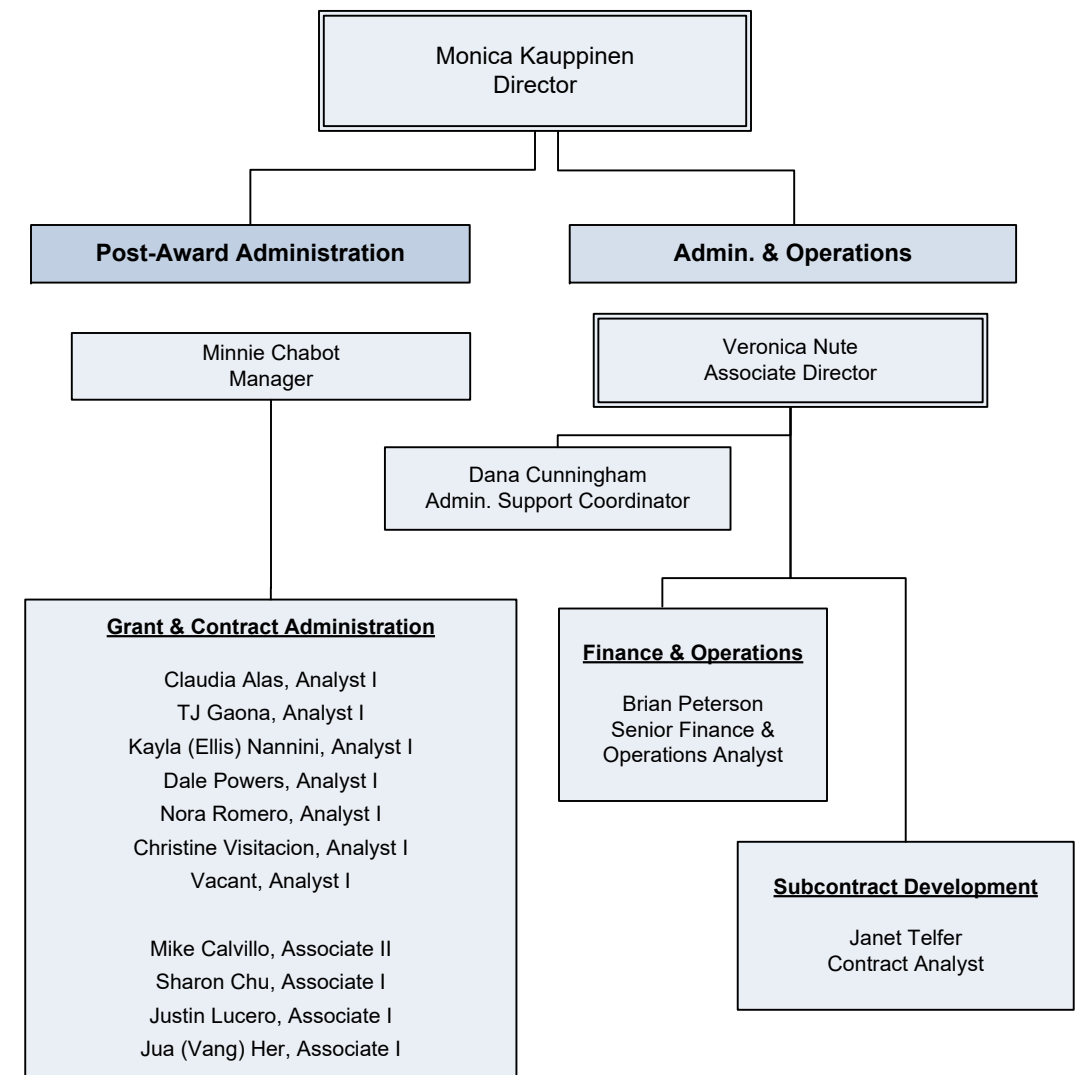

California State University, Sacramento  
**Offices of Research, Innovation & Economic Development**

Green shaded boxes indicate Sac State employees.

University Enterprises, Inc.  
**Sponsored Programs Administration**

Blue shaded boxes indicate UEI employees.